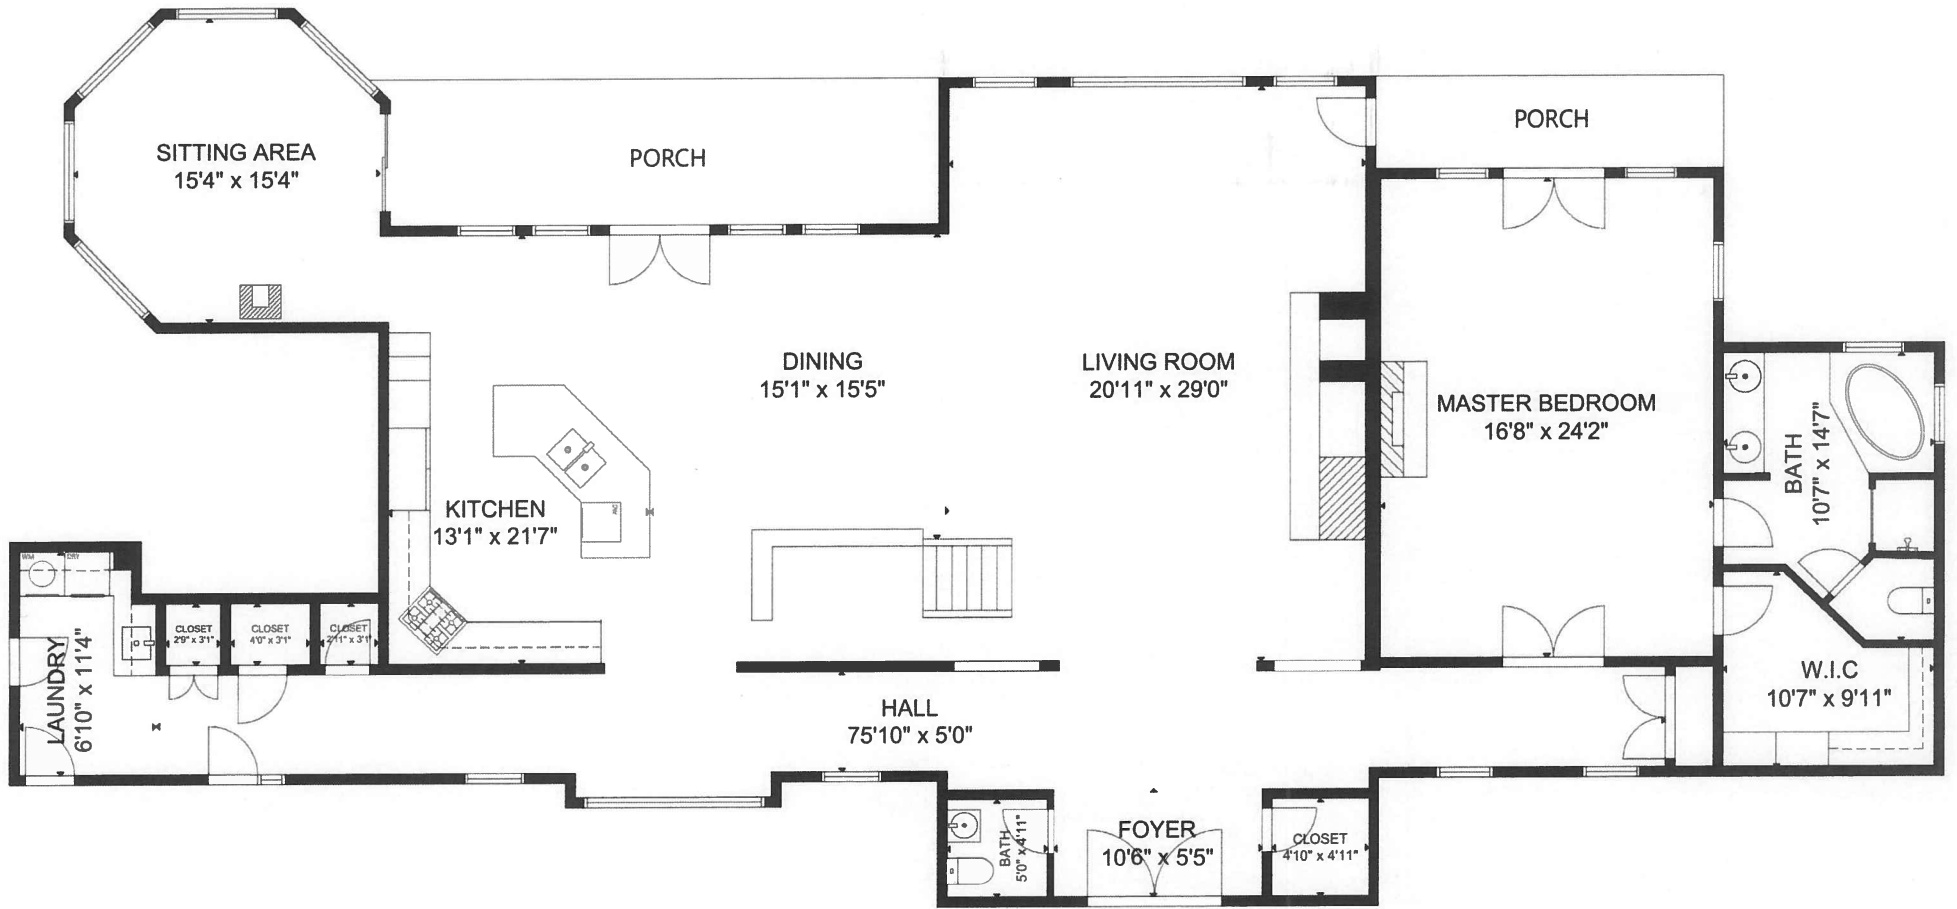

FLOOR 2

GROSS INTERNAL AREA  
 TOTAL: 4,957 sq ft  
 FLOOR 1: 2,770 sq ft, FLOOR 2: 2,187 sq ft  
 SIZE AND DIMENSIONS ARE APPROXIMATE, ACTUAL MAY VARY.

FLOOR 1

GROSS INTERNAL AREA  
 TOTAL: 4,957 sq ft  
 FLOOR 1: 2,770 sq ft, FLOOR 2: 2,187 sq ft  
 SIZE AND DIMENSIONS ARE APPROXIMATE, ACTUAL MAY VARY.

GROSS INTERNAL AREA  
 TOTAL: 4,957 sq ft  
 FLOOR 1: 2,770 sq ft, FLOOR 2: 2,187 sq ft  
 SIZE AND DIMENSIONS ARE APPROXIMATE; ACTUAL MAY VARY.