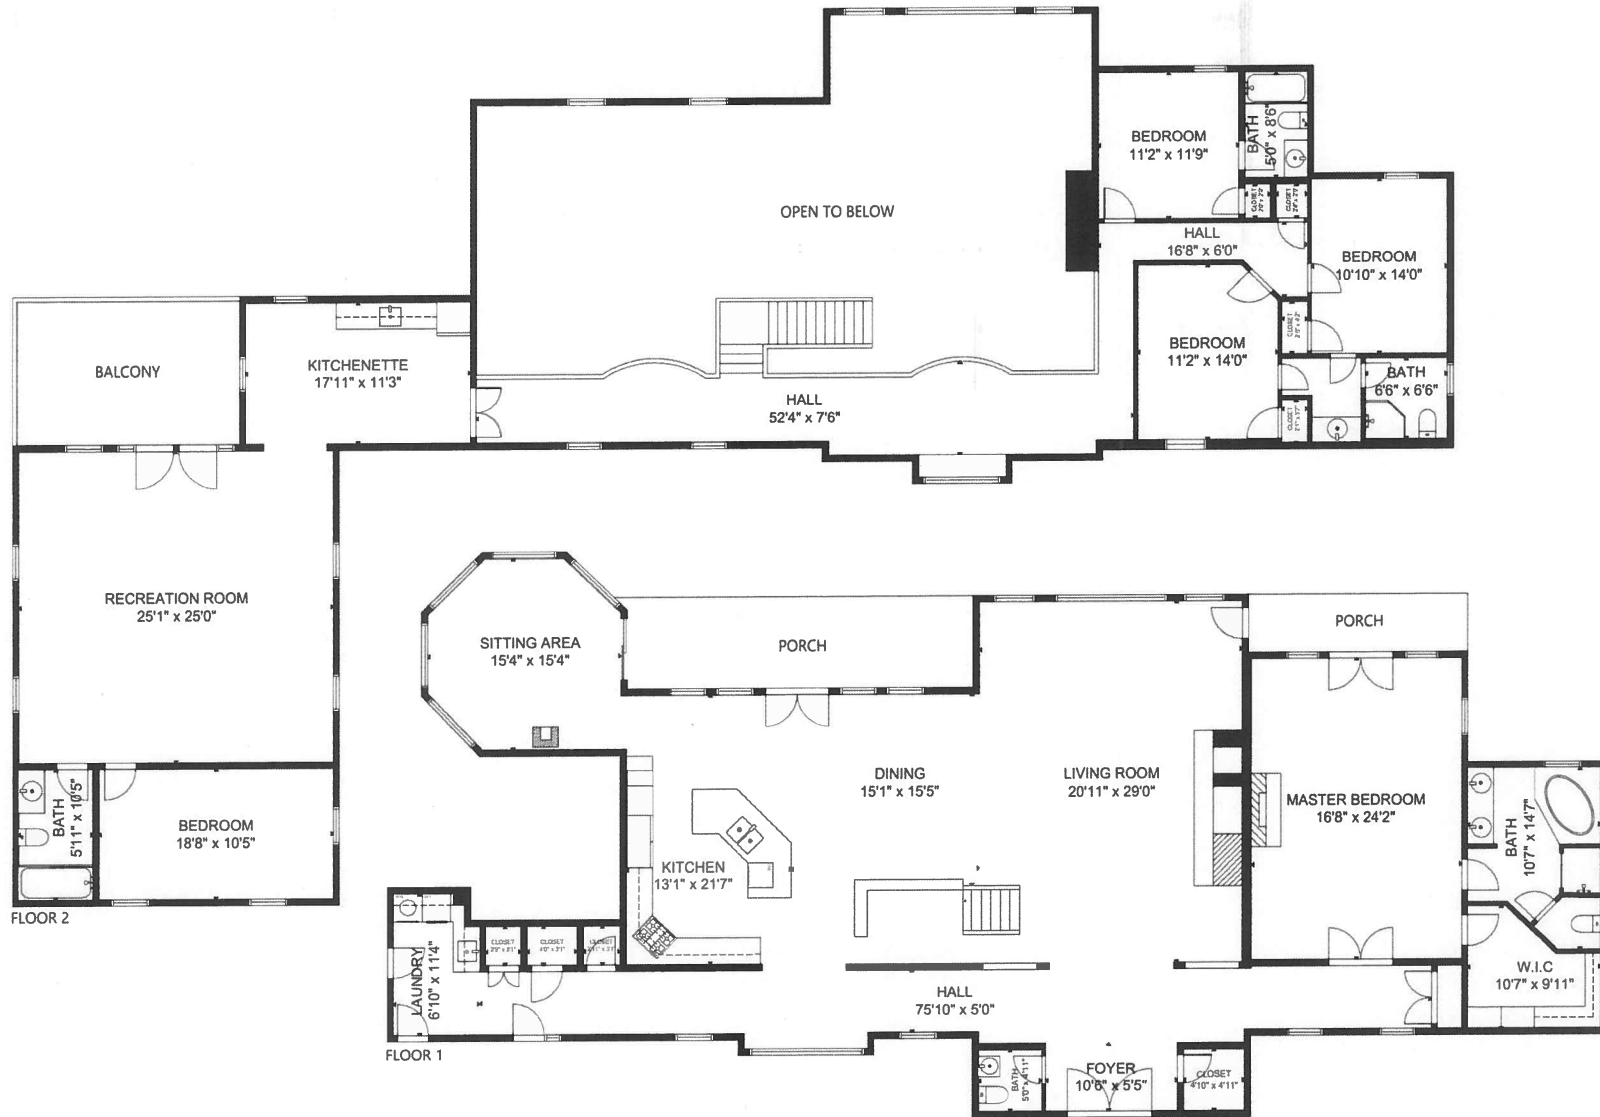

FLOOR 2

GROSS INTERNAL AREA  
 TOTAL: 4,957 sq ft  
 FLOOR 1: 2,770 sq ft, FLOOR 2: 2,187 sq ft  
 SIZE AND DIMENSIONS ARE APPROXIMATE, ACTUAL MAY VARY.

FLOOR 1

GROSS INTERNAL AREA  
 TOTAL: 4,957 sq ft  
 FLOOR 1: 2,770 sq ft, FLOOR 2: 2,187 sq ft  
 SIZE AND DIMENSIONS ARE APPROXIMATE, ACTUAL MAY VARY.

GROSS INTERNAL AREA  
 TOTAL: 4,957 sq ft  
 FLOOR 1: 2,770 sq ft, FLOOR 2: 2,187 sq ft  
 SIZE AND DIMENSIONS ARE APPROXIMATE; ACTUAL MAY VARY.