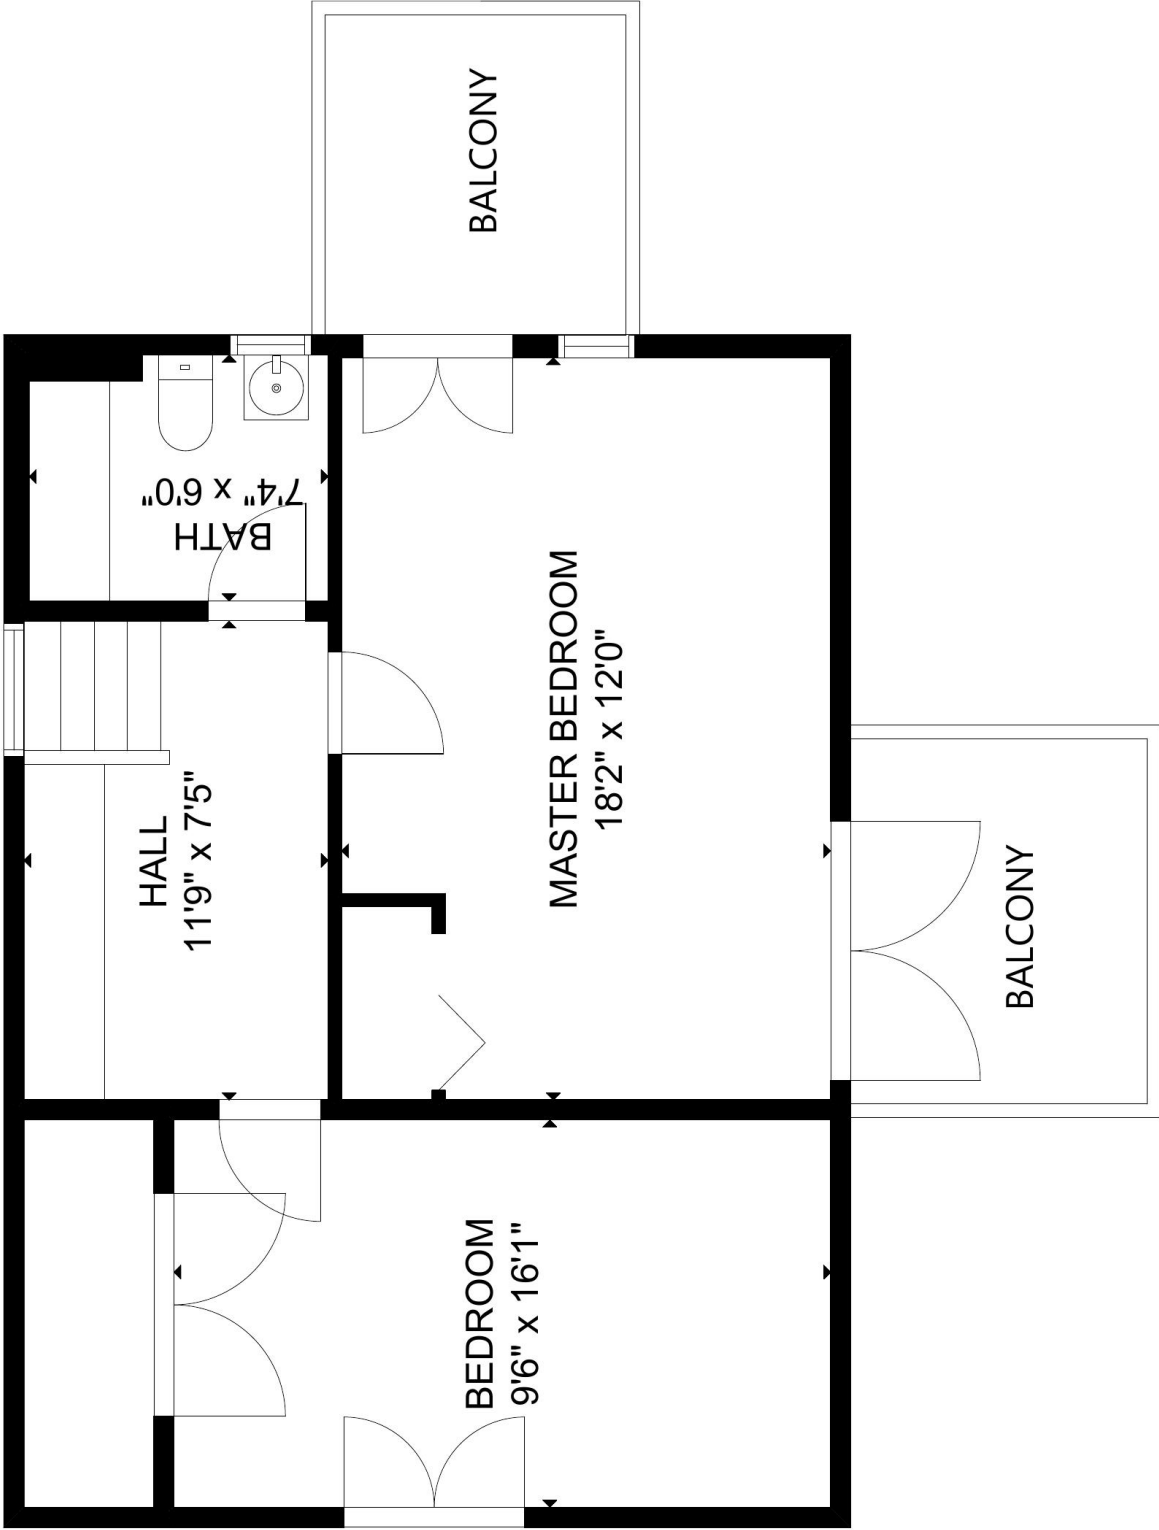

GROSS INTERNAL AREA
 TOTAL: 1,739 sq ft
 FLOOR 1: 1,183 sq ft, FLOOR 2: 556 sq ft
 SIZE AND DIMENSIONS ARE APPROXIMATE, ACTUAL MAY VARY.

GROSS INTERNAL AREA
TOTAL: 1,739 sq ft

FLOOR 1: 1,183 sq ft, FLOOR 2: 556 sq ft

SIZE AND DIMENSIONS ARE APPROXIMATE, ACTUAL MAY VARY.

GROSS INTERNAL AREA
TOTAL: 1,739 sq. ft.

FLOOR 1: 1,183 sq. ft. FLOOR 2: 556 sq. ft.

SIZE AND DIMENSIONS ARE APPROXIMATE, ACTUAL MAY VARY.