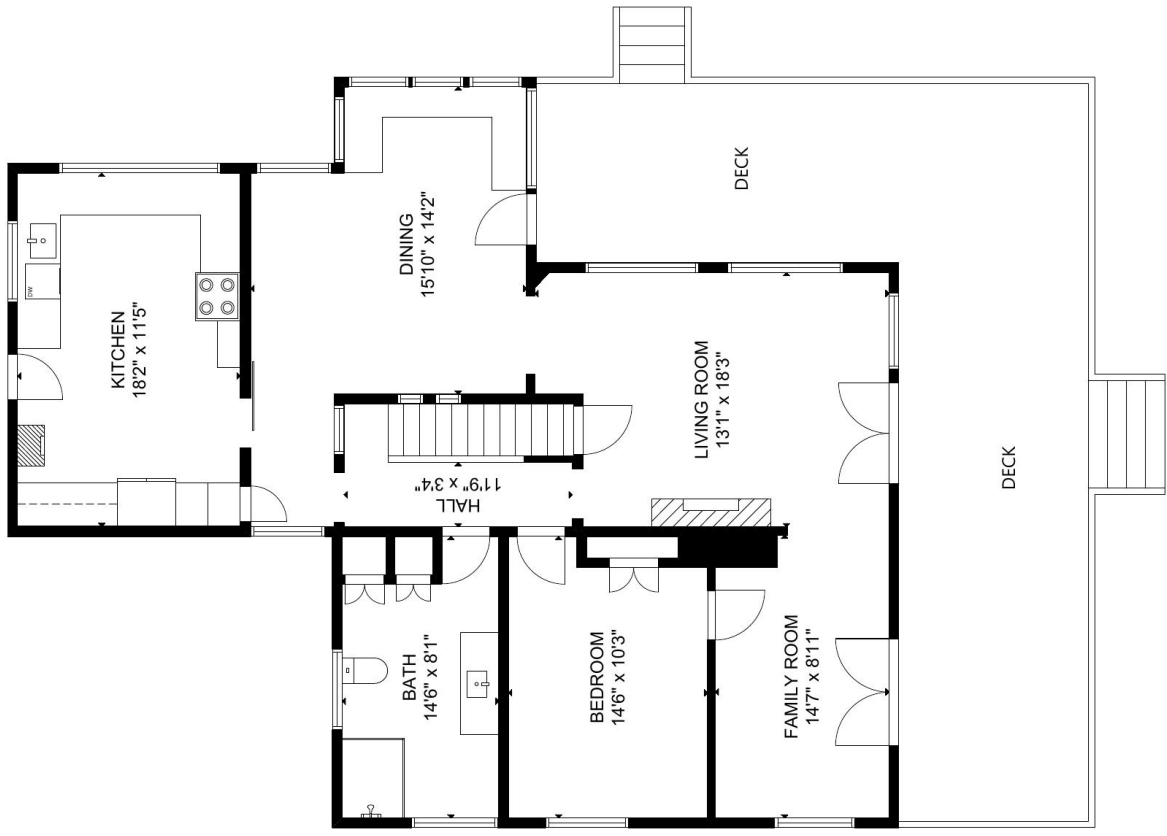

GROSS INTERNAL AREA
 TOTAL: 1,739 sq ft
 FLOOR 1: 1,183 sq ft, FLOOR 2: 556 sq ft
 SIZE AND DIMENSIONS ARE APPROXIMATE, ACTUAL MAY VARY.

GROSS INTERNAL AREA
TOTAL: 1,739 sq ft

FLOOR 1: 1,183 sq ft, FLOOR 2: 556 sq ft

SIZE AND DIMENSIONS ARE APPROXIMATE, ACTUAL MAY VARY.

GROSS INTERNAL AREA
TOTAL: 1,739 sq. ft.

FLOOR 1: 1,183 sq. ft. FLOOR 2: 556 sq. ft.

SIZE AND DIMENSIONS ARE APPROXIMATE, ACTUAL MAY VARY.