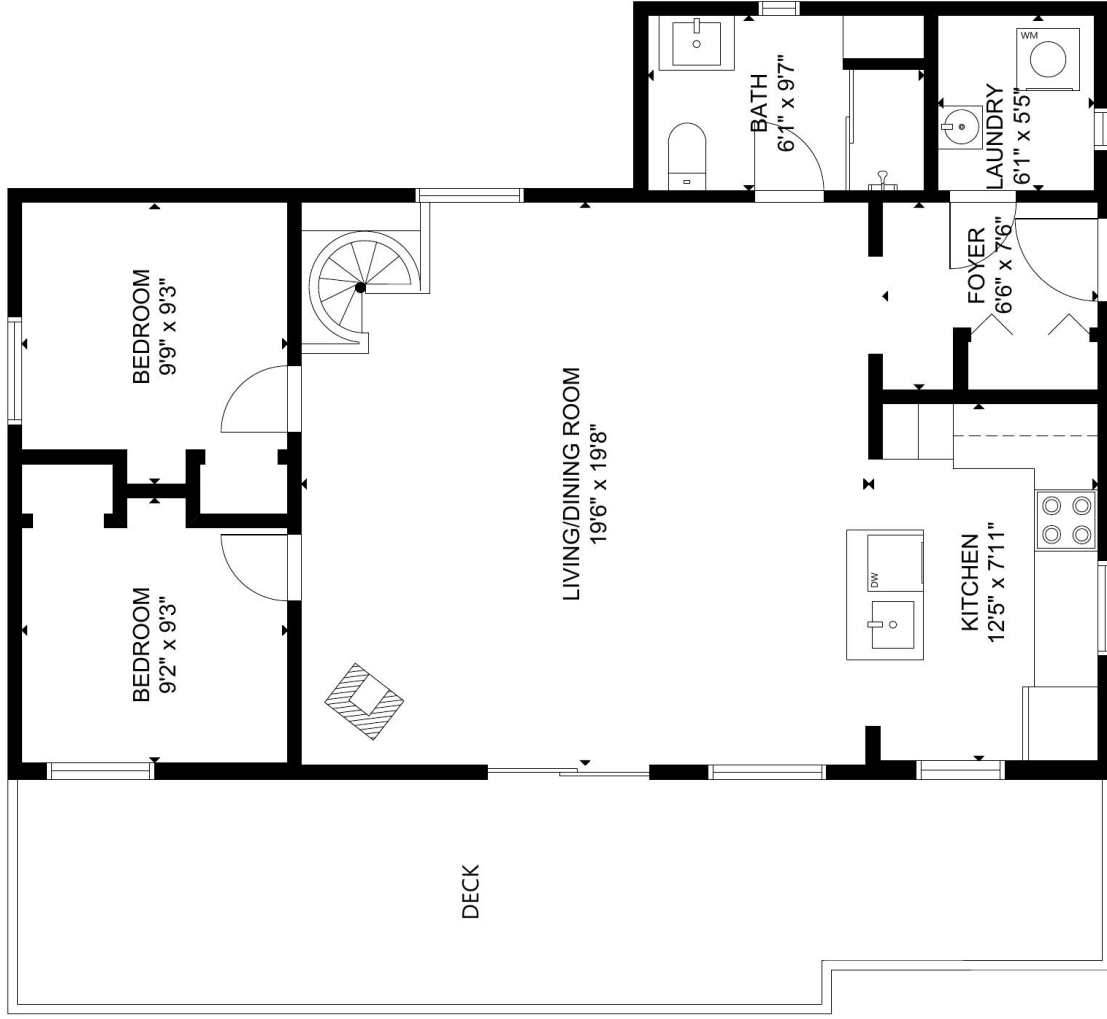

FLOOR 1

FLOOR 2

GROSS INTERNAL AREA

TOTAL: 1,318 sq ft

FLOOR 1: 490 sq ft, FLOOR 2: 828 sq ft

SIZE AND DIMENSIONS ARE APPROXIMATE, ACTUAL MAY VARY.

GROSS INTERNAL AREA
TOTAL: 1,318 sq ft
FLOOR 1: 490 sq ft, FLOOR 2: 828 sq ft
SIZE AND DIMENSIONS ARE APPROXIMATE, ACTUAL MAY VARY.

GROSS INTERNAL AREA
 TOTAL: 1,318 sq ft
 FLOOR 1: 490 sq ft, FLOOR 2: 828 sq ft
 SIZE AND DIMENSIONS ARE APPROXIMATE, ACTUAL MAY VARY.