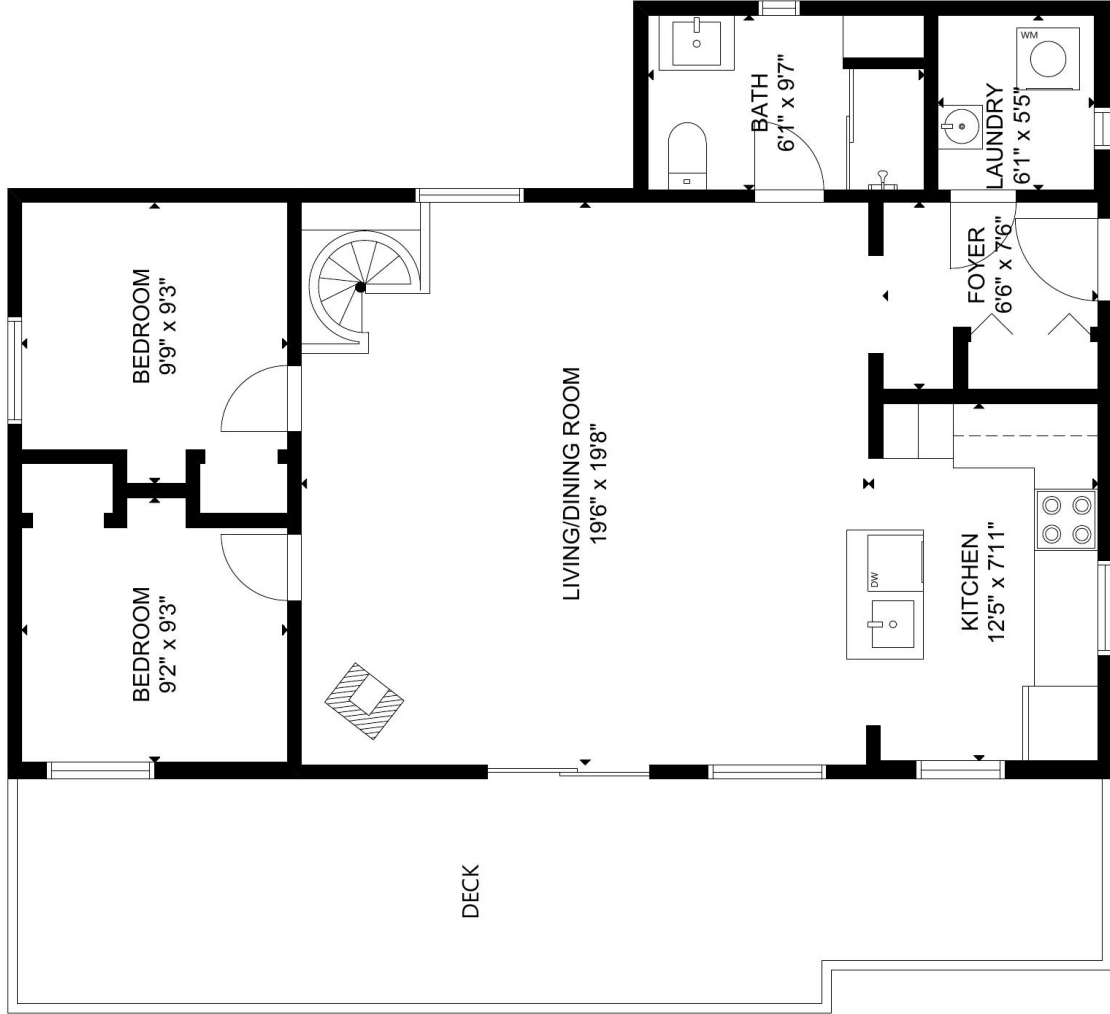

FLOOR 1

FLOOR 2

GROSS INTERNAL AREA

TOTAL: 1,318 sq ft

FLOOR 1: 490 sq ft, FLOOR 2: 828 sq ft

SIZE AND DIMENSIONS ARE APPROXIMATE, ACTUAL MAY VARY.

GROSS INTERNAL AREA
TOTAL: 1,318 sq ft
FLOOR 1: 490 sq ft, FLOOR 2: 828 sq ft
SIZE AND DIMENSIONS ARE APPROXIMATE, ACTUAL MAY VARY.

GROSS INTERNAL AREA
 TOTAL: 1,318 sq ft
 FLOOR 1: 490 sq ft, FLOOR 2: 828 sq ft
 SIZE AND DIMENSIONS ARE APPROXIMATE, ACTUAL MAY VARY.