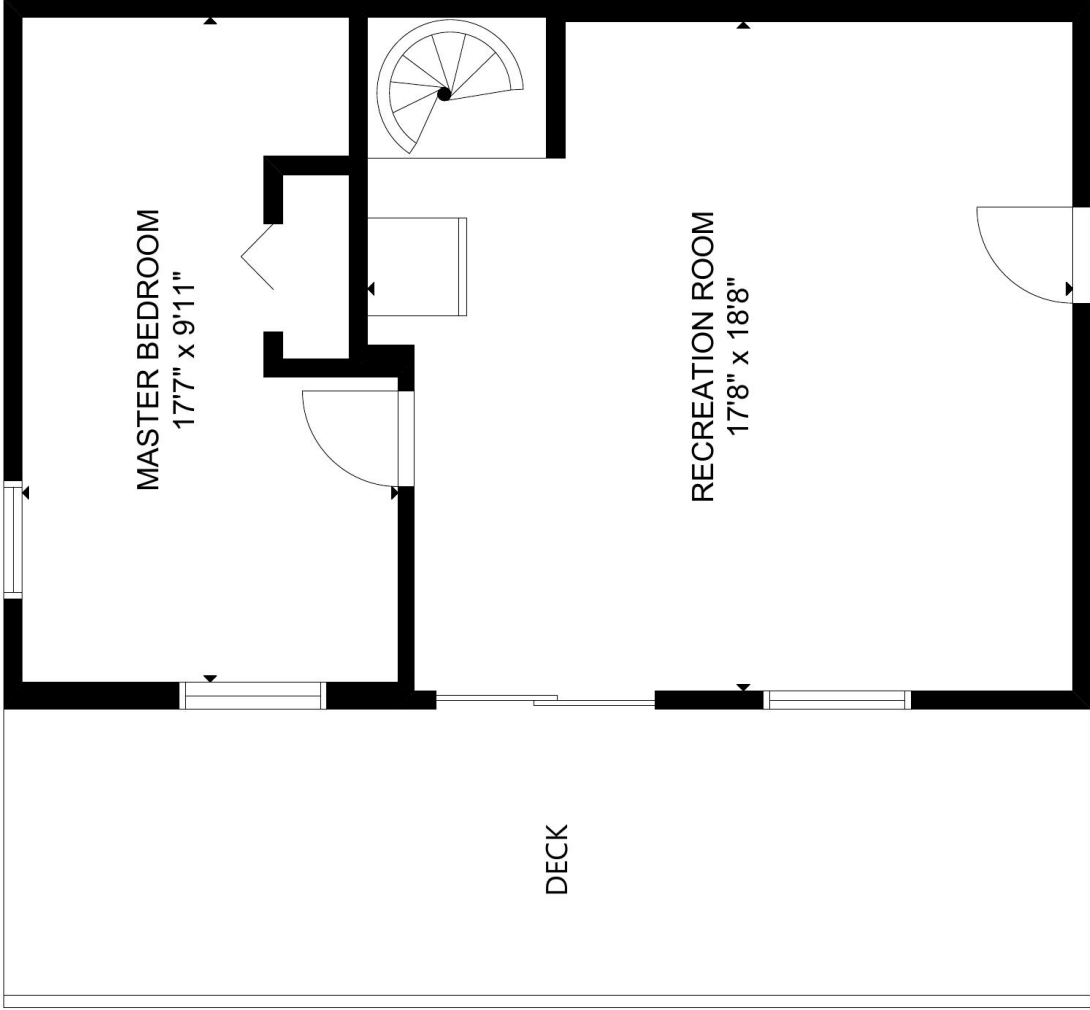

FLOOR 1

FLOOR 2

GROSS INTERNAL AREA

TOTAL: 1,318 sq ft

FLOOR 1: 490 sq ft, FLOOR 2: 828 sq ft

SIZE AND DIMENSIONS ARE APPROXIMATE, ACTUAL MAY VARY.

GROSS INTERNAL AREA
TOTAL: 1,318 sq ft
FLOOR 1: 490 sq ft, FLOOR 2: 828 sq ft
SIZE AND DIMENSIONS ARE APPROXIMATE, ACTUAL MAY VARY.

GROSS INTERNAL AREA
 TOTAL: 1,318 sq ft
 FLOOR 1: 490 sq ft, FLOOR 2: 828 sq ft
 SIZE AND DIMENSIONS ARE APPROXIMATE, ACTUAL MAY VARY.