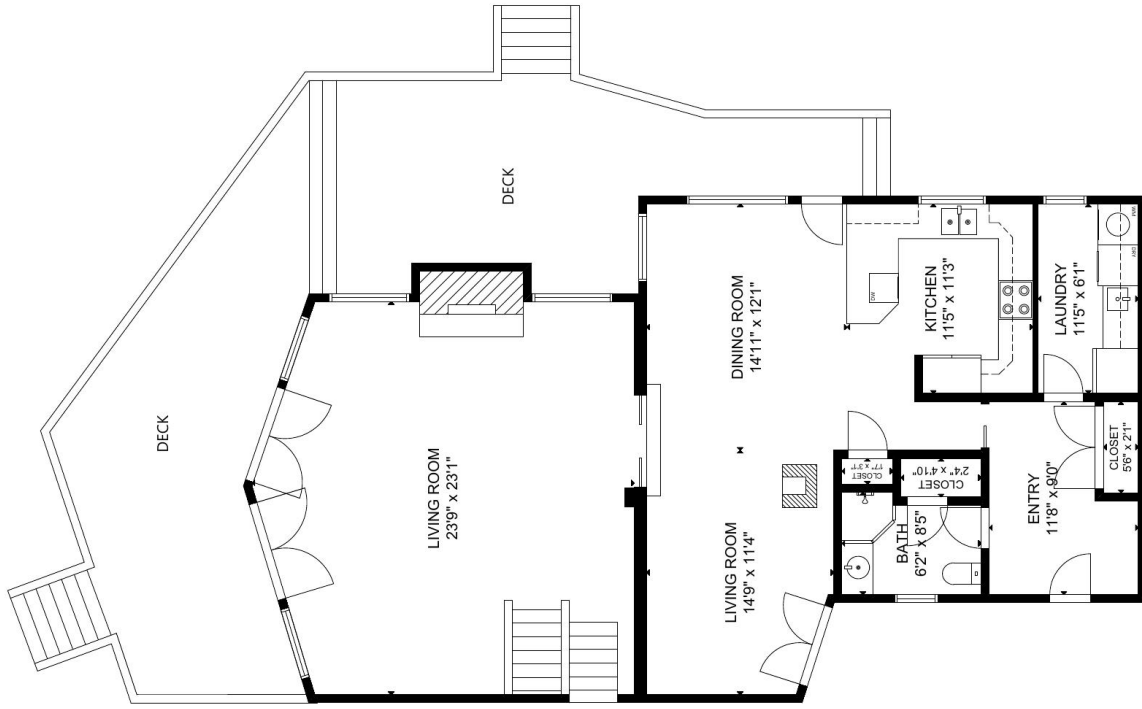

FLOOR 3

GROSS INTERNAL AREA
 TOTAL: 1,993 sq ft
 FLOOR 1: 330 sq ft, FLOOR 2: 1,293 sq ft
 FLOOR 3: 370 sq ft
 SIZE AND DIMENSIONS ARE APPROXIMATE, ACTUAL MAY VARY.

GROSS INTERNAL AREA
TOTAL: 1,993 sq ft
FLOOR 1: 330 sq ft, FLOOR 2: 1,293 sq ft
FLOOR 3: 370 sq ft
SIZE AND DIMENSIONS ARE APPROXIMATE, ACTUAL MAY VARY.

GROSS INTERNAL AREA

TOTAL: 1,993 sq ft
 FLOOR 1: 330 sq ft, FLOOR 2: 1,293 sq ft
 FLOOR 3: 370 sq ft

SIZE AND DIMENSIONS ARE APPROXIMATE, ACTUAL MAY VARY.

GROSS INTERNAL AREA
 TOTAL: 1,993 sq ft
 FLOOR 1: 330 sq ft, FLOOR 2: 1,293 sq ft
 FLOOR 3: 370 sq ft
 SIZE AND DIMENSIONS ARE APPROXIMATE, ACTUAL MAY VARY.