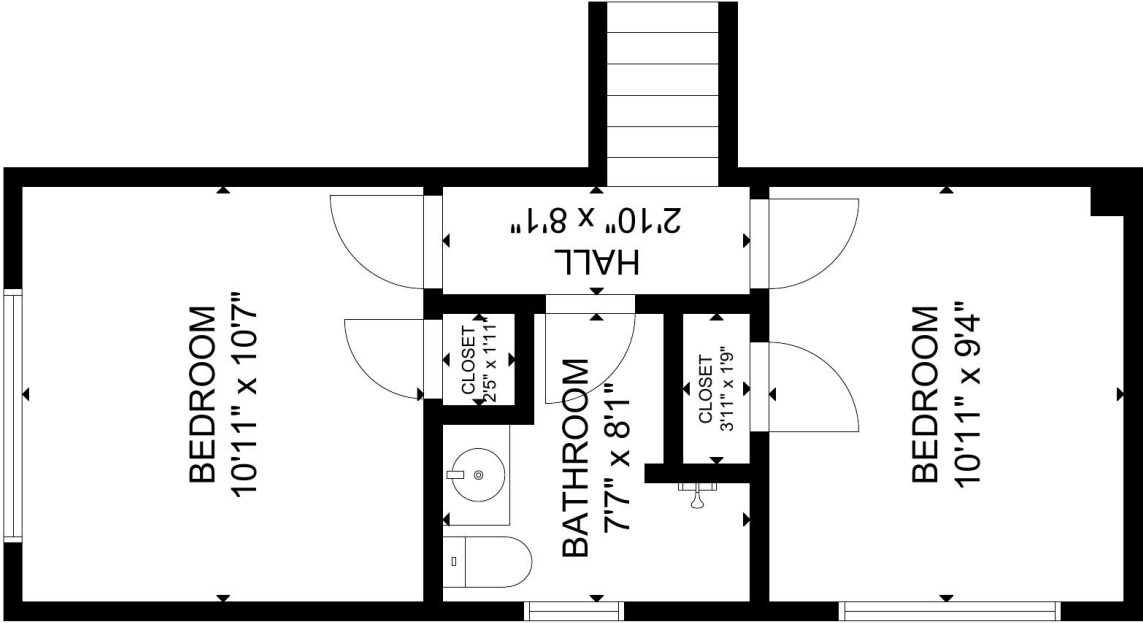

FLOOR 3

GROSS INTERNAL AREA
 TOTAL: 1,993 sq ft
 FLOOR 1: 330 sq ft, FLOOR 2: 1,293 sq ft
 FLOOR 3: 370 sq ft
 SIZE AND DIMENSIONS ARE APPROXIMATE, ACTUAL MAY VARY.

GROSS INTERNAL AREA
TOTAL: 1,993 sq ft
FLOOR 1: 330 sq ft, FLOOR 2: 1,293 sq ft
FLOOR 3: 370 sq ft
SIZE AND DIMENSIONS ARE APPROXIMATE, ACTUAL MAY VARY.

GROSS INTERNAL AREA

TOTAL: 1,993 sq ft
 FLOOR 1: 330 sq ft, FLOOR 2: 1,293 sq ft
 FLOOR 3: 370 sq ft

SIZE AND DIMENSIONS ARE APPROXIMATE, ACTUAL MAY VARY.

GROSS INTERNAL AREA
 TOTAL: 1,993 sq ft
 FLOOR 1: 330 sq ft, FLOOR 2: 1,293 sq ft
 FLOOR 3: 370 sq ft
 SIZE AND DIMENSIONS ARE APPROXIMATE, ACTUAL MAY VARY.