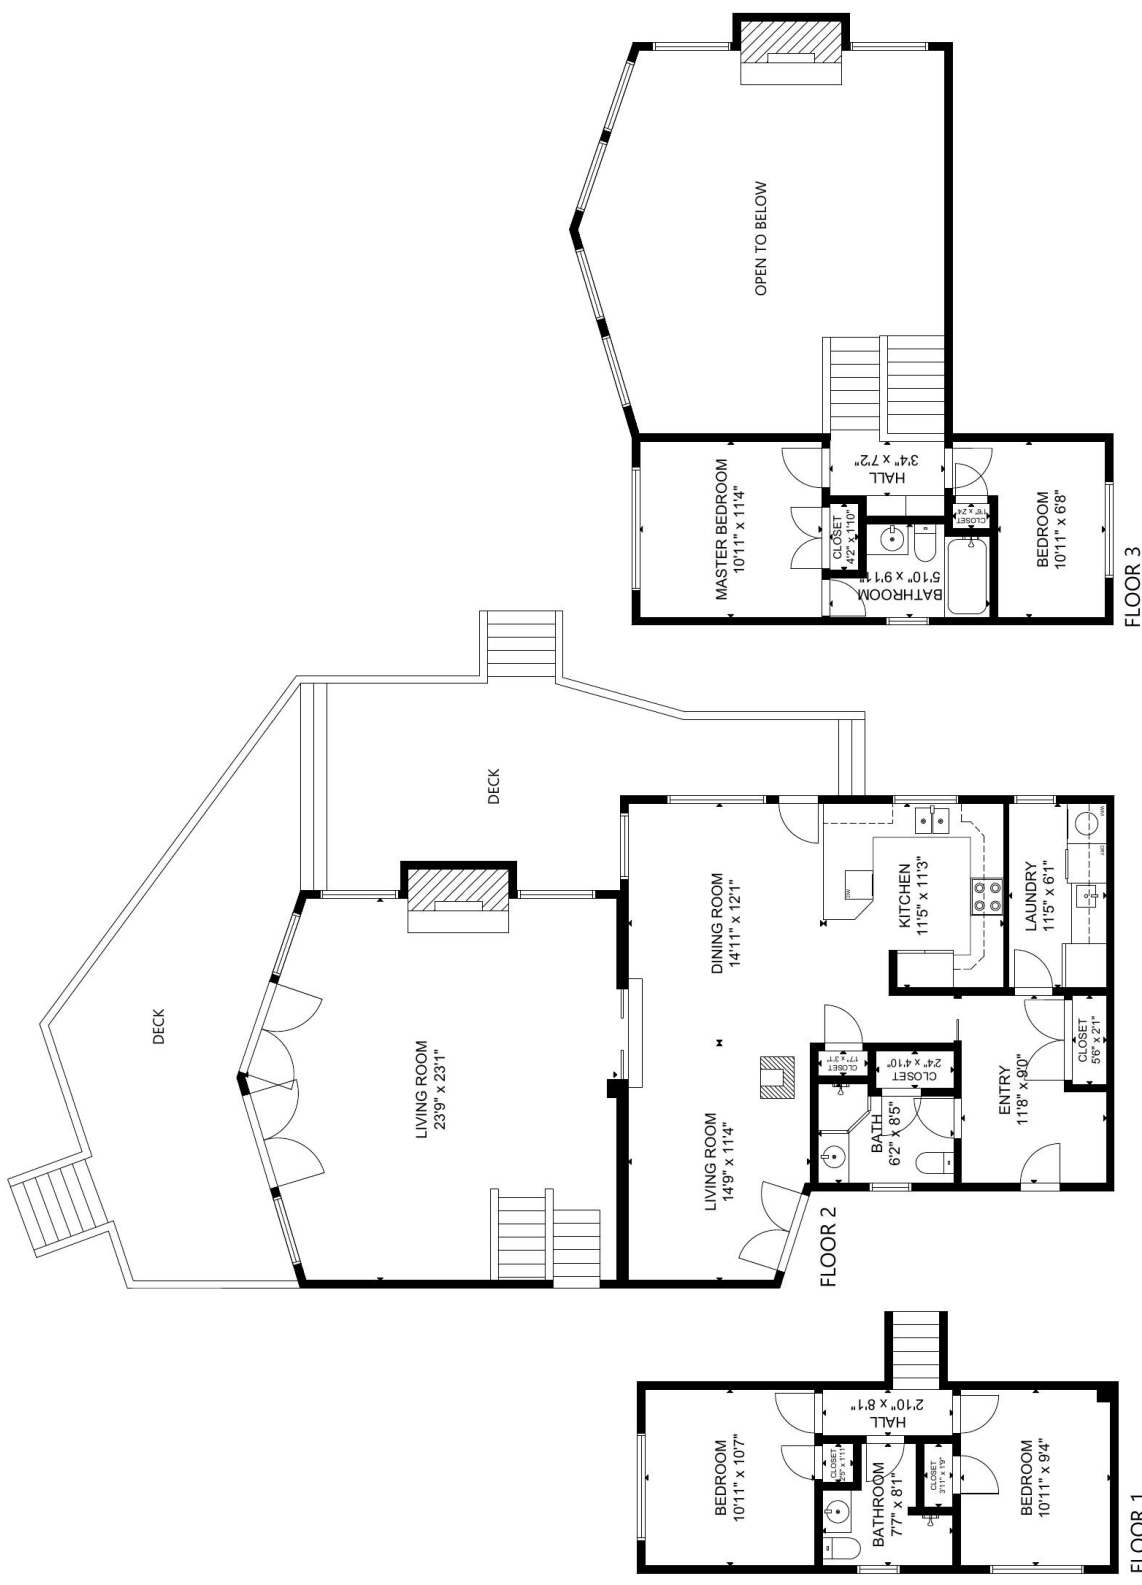

FLOOR 3

GROSS INTERNAL AREA
 TOTAL: 1,993 sq ft
 FLOOR 1: 330 sq ft, FLOOR 2: 1,293 sq ft
 FLOOR 3: 370 sq ft
 SIZE AND DIMENSIONS ARE APPROXIMATE, ACTUAL MAY VARY.

GROSS INTERNAL AREA
TOTAL: 1,993 sq ft
FLOOR 1: 330 sq ft, FLOOR 2: 1,293 sq ft
FLOOR 3: 370 sq ft
SIZE AND DIMENSIONS ARE APPROXIMATE, ACTUAL MAY VARY.

GROSS INTERNAL AREA

TOTAL: 1,993 sq ft
 FLOOR 1: 330 sq ft, FLOOR 2: 1,293 sq ft
 FLOOR 3: 370 sq ft

SIZE AND DIMENSIONS ARE APPROXIMATE, ACTUAL MAY VARY.

GROSS INTERNAL AREA
 TOTAL: 1,993 sq ft
 FLOOR 1: 330 sq ft, FLOOR 2: 1,293 sq ft
 FLOOR 3: 370 sq ft
 SIZE AND DIMENSIONS ARE APPROXIMATE, ACTUAL MAY VARY.