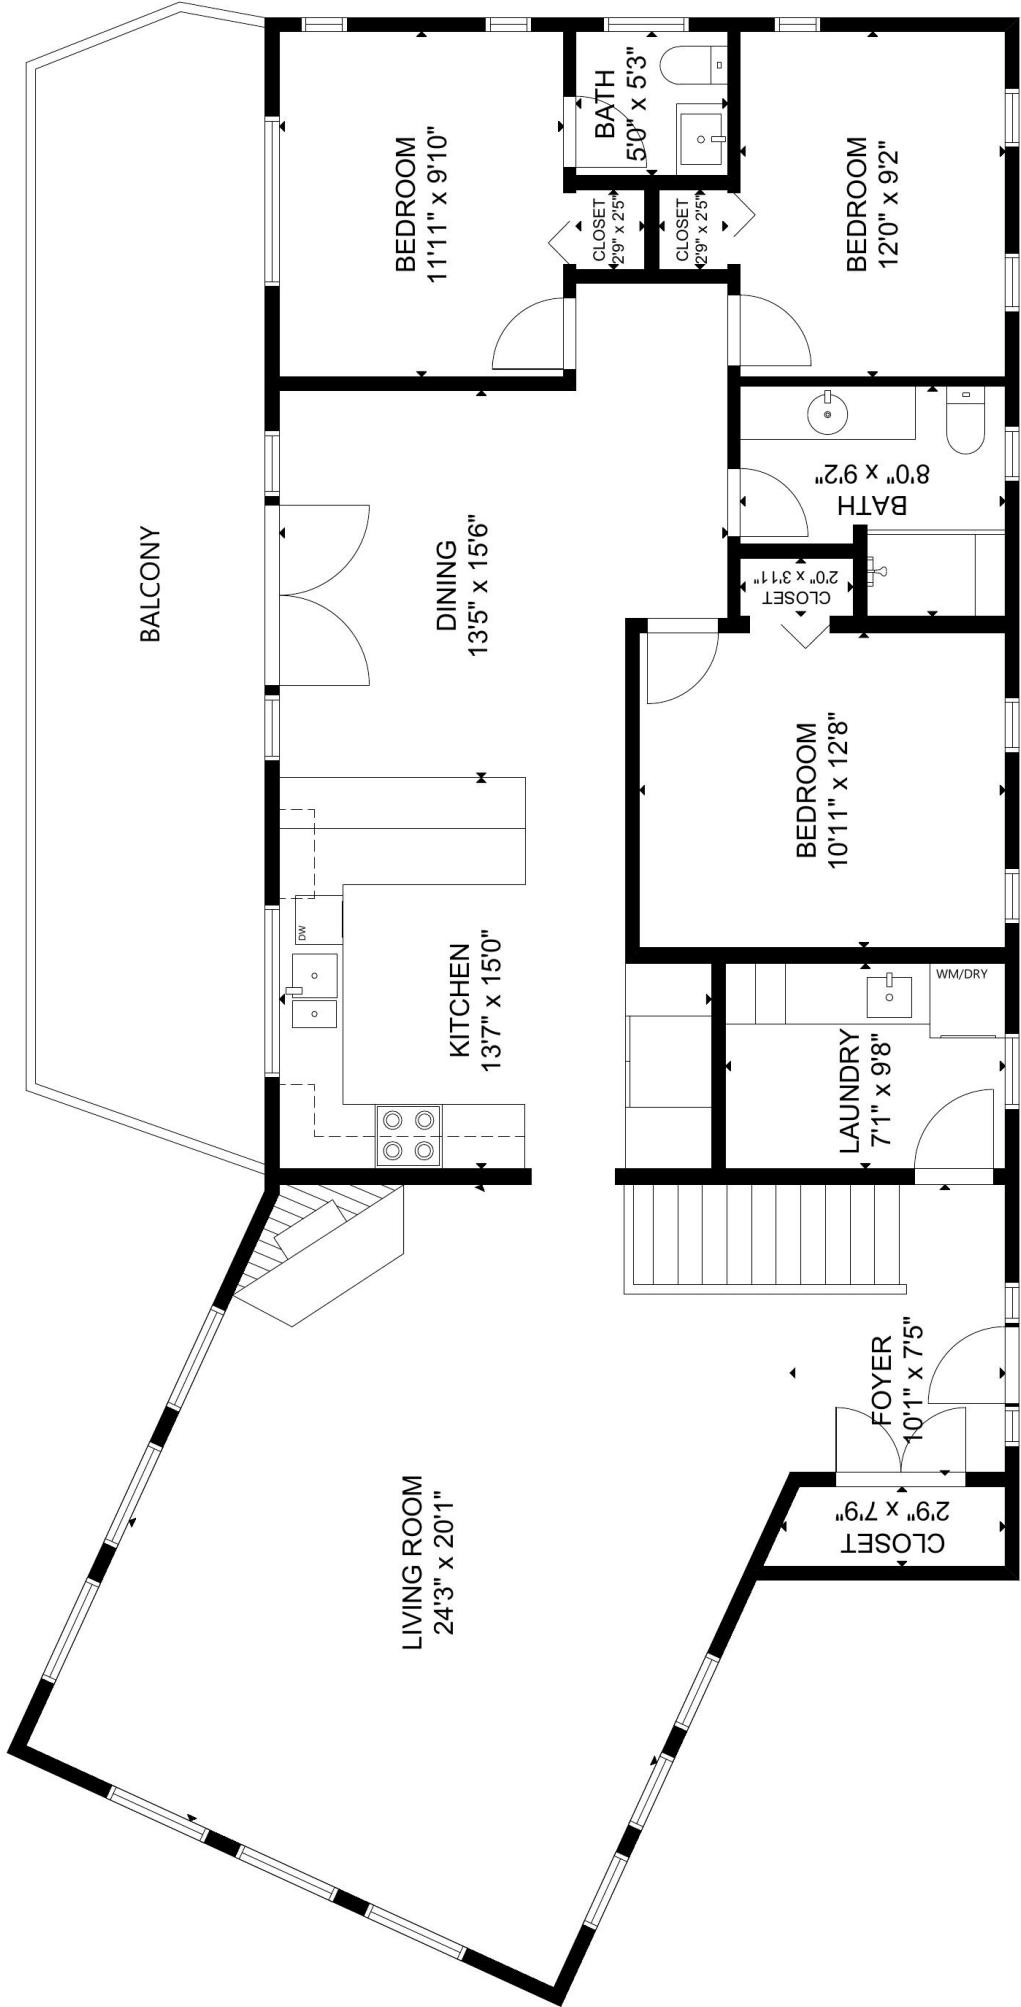

GROSS INTERNAL AREA  
 TOTAL: 2,491 sq ft  
 FLOOR 1: 885 sq ft, FLOOR 2: 1,606 sq ft  
 SIZE AND DIMENSIONS ARE APPROXIMATE, ACTUAL MAY VARY.

GROSS INTERNAL AREA  
 TOTAL: 2,491 sq ft  
 FLOOR 1: 885 sq ft, FLOOR 2: 1,606 sq ft  
 SIZE AND DIMENSIONS ARE APPROXIMATE, ACTUAL MAY VARY.

PATIO

SITTING AREA  
39'7" x 10'6"

MASTER BEDROOM  
21'1" x 13'11"

BATH  
11'3" x 5'0"

W.I.C.  
8'5" x 5'0"

HALL  
4'4" x 12'2"

GROSS INTERNAL AREA  
TOTAL: 2,491 sq ft  
FLOOR 1: 885 sq ft, FLOOR 2: 1,606 sq ft  
SIZE AND DIMENSIONS ARE APPROXIMATE, ACTUAL MAY VARY.