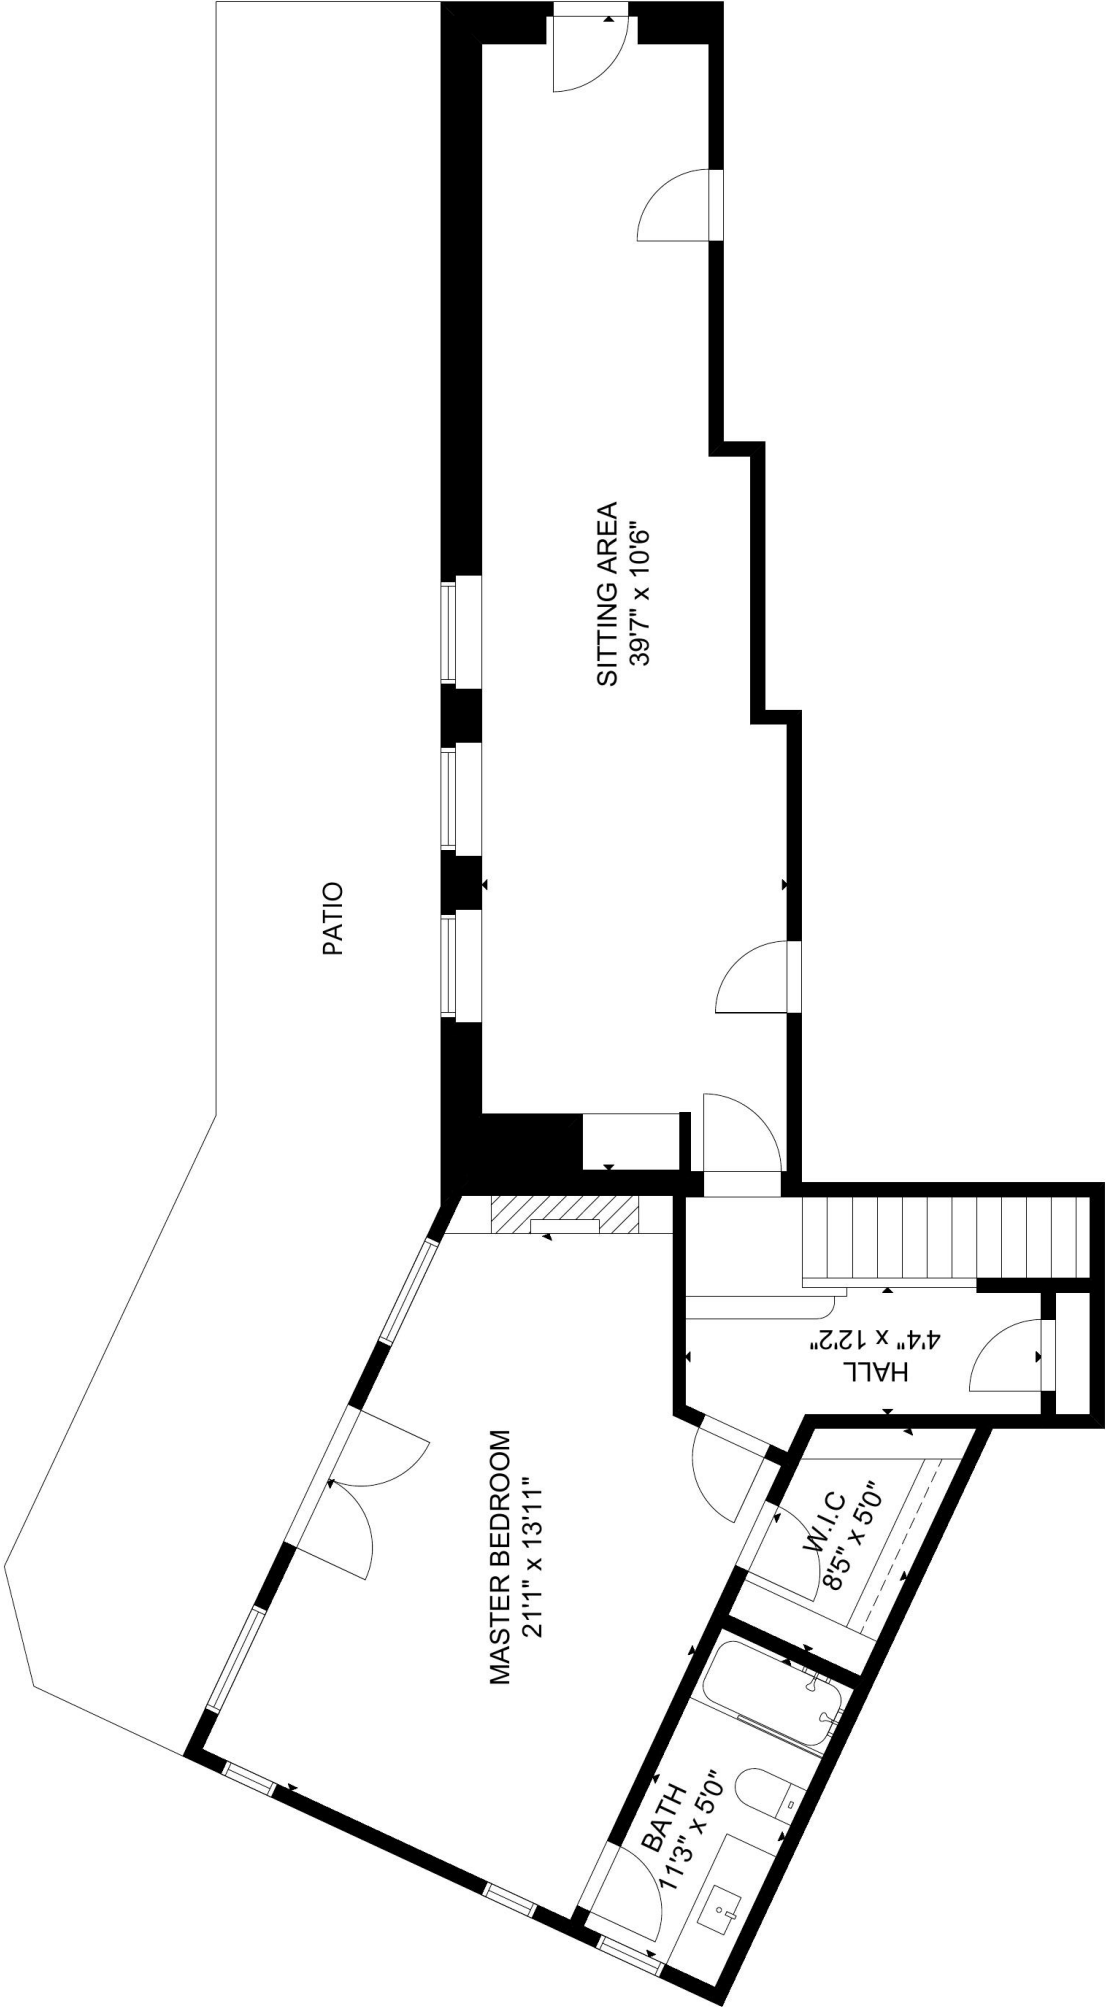

GROSS INTERNAL AREA  
 TOTAL: 2,491 sq ft  
 FLOOR 1: 885 sq ft, FLOOR 2: 1,606 sq ft  
 SIZE AND DIMENSIONS ARE APPROXIMATE, ACTUAL MAY VARY.

GROSS INTERNAL AREA  
 TOTAL: 2,491 sq ft  
 FLOOR 1: 885 sq ft, FLOOR 2: 1,606 sq ft  
 SIZE AND DIMENSIONS ARE APPROXIMATE, ACTUAL MAY VARY.

PATIO

SITTING AREA  
39'7" x 10'6"

MASTER BEDROOM  
21'1" x 13'11"

BATH  
11'3" x 5'0"

W.I.C.  
8'5" x 5'0"

HALL  
4'4" x 12'2"

GROSS INTERNAL AREA  
TOTAL: 2,491 sq ft  
FLOOR 1: 885 sq ft, FLOOR 2: 1,606 sq ft  
SIZE AND DIMENSIONS ARE APPROXIMATE, ACTUAL MAY VARY.