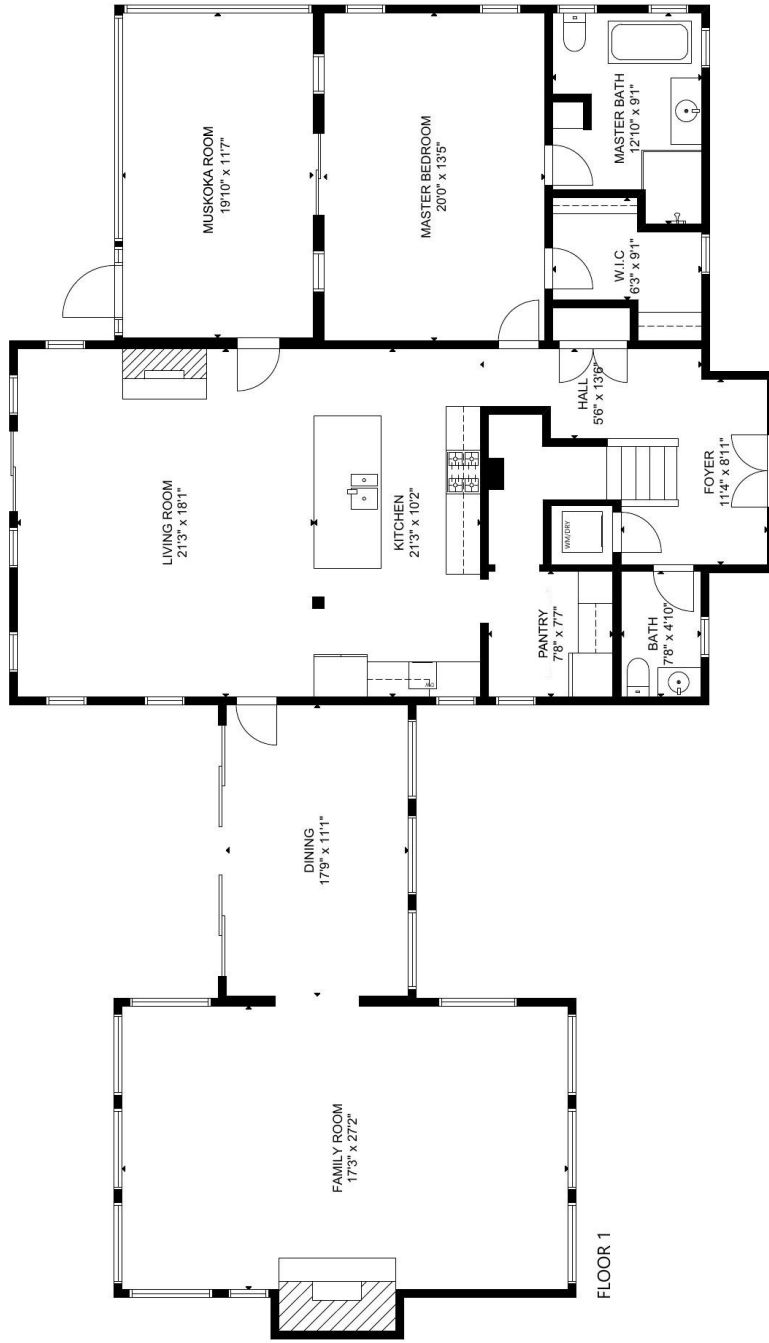

GROSS INTERNAL AREA
 TOTAL: 3,121 sq ft
 FLOOR 1: 2,351 sq ft, FLOOR 2: 770 sq ft
 SIZE AND DIMENSIONS ARE APPROXIMATE, ACTUAL MAY VARY.

FLOOR 2

FLOOR 1

GROSS INTERNAL AREA
 TOTAL: 3,121 sq ft
 FLOOR 1: 2,351 sq ft, FLOOR 2: 770 sq ft
 SIZE AND DIMENSIONS ARE APPROXIMATE, ACTUAL MAY VARY.

GROSS INTERNAL AREA
 TOTAL: 3,121 sq ft
 FLOOR 1: 2,351 sq ft, FLOOR 2: 770 sq ft
 SIZE AND DIMENSIONS ARE APPROXIMATE, ACTUAL MAY VARY.