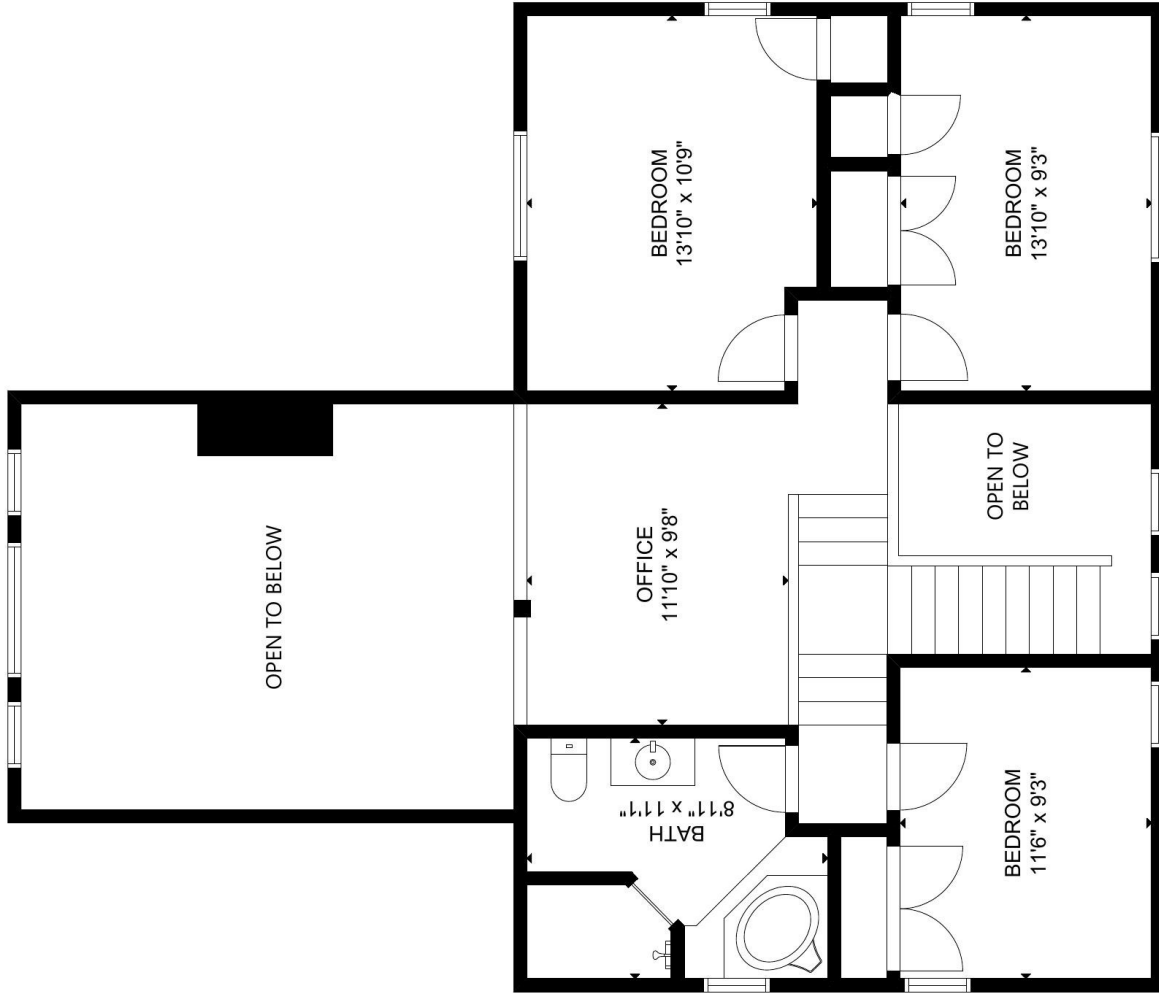

GROSS INTERNAL AREA
 TOTAL: 3,121 sq ft
 FLOOR 1: 2,351 sq ft, FLOOR 2: 770 sq ft
 SIZE AND DIMENSIONS ARE APPROXIMATE, ACTUAL MAY VARY.

FLOOR 2

FLOOR 1

GROSS INTERNAL AREA
 TOTAL: 3,121 sq ft
 FLOOR 1: 2,351 sq ft, FLOOR 2: 770 sq ft
 SIZE AND DIMENSIONS ARE APPROXIMATE, ACTUAL MAY VARY.

GROSS INTERNAL AREA
 TOTAL: 3,121 sq ft
 FLOOR 1: 2,351 sq ft, FLOOR 2: 770 sq ft
 SIZE AND DIMENSIONS ARE APPROXIMATE, ACTUAL MAY VARY.