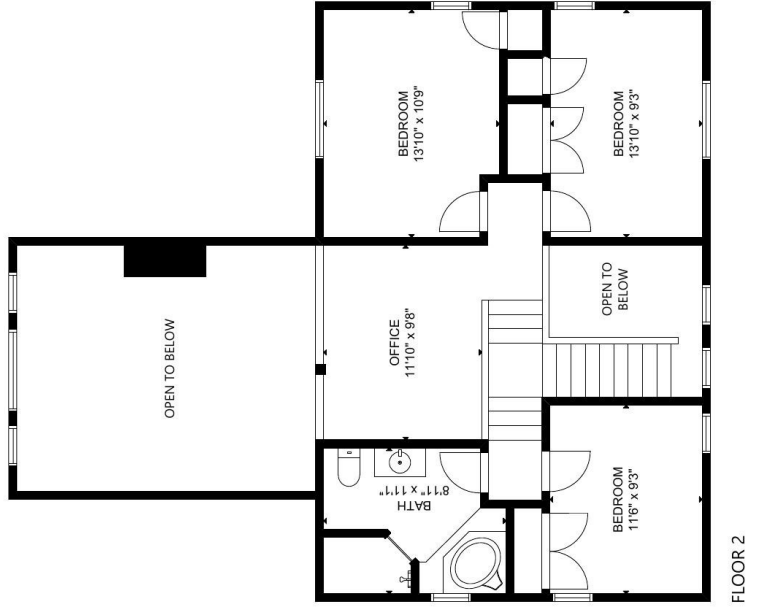

GROSS INTERNAL AREA
 TOTAL: 3,121 sq ft
 FLOOR 1: 2,351 sq ft, FLOOR 2: 770 sq ft
 SIZE AND DIMENSIONS ARE APPROXIMATE, ACTUAL MAY VARY.

FLOOR 2

FLOOR 1

GROSS INTERNAL AREA
 TOTAL: 3,121 sq ft
 FLOOR 1: 2,351 sq ft, FLOOR 2: 770 sq ft
 SIZE AND DIMENSIONS ARE APPROXIMATE, ACTUAL MAY VARY.

GROSS INTERNAL AREA
 TOTAL: 3,121 sq ft
 FLOOR 1: 2,351 sq ft, FLOOR 2: 770 sq ft
 SIZE AND DIMENSIONS ARE APPROXIMATE, ACTUAL MAY VARY.