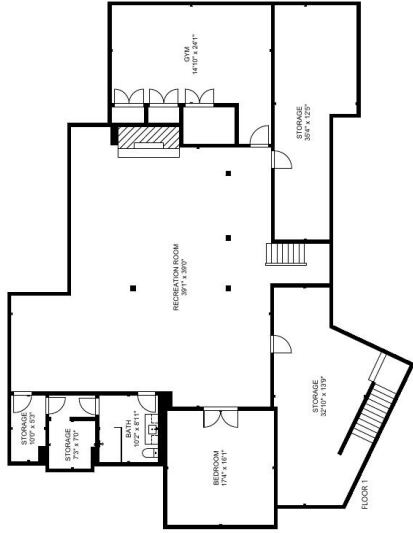

GROSS INTERNAL AREA
 TOTAL: 9,522 sq ft
 FLOOR 1: 3,256 sq ft, FLOOR 2: 3,658 sq ft
 FLOOR 3: 2,608 sq ft
 EXCLUDED AREA: GARAGE: 924 sq ft
 SIZE AND DIMENSIONS ARE APPROXIMATE, ACTUAL MAY VARY.

GROSS INTERNAL AREA
 TOTAL: 9,522 sq ft
 FLOOR 1: 3,256 sq ft, FLOOR 2: 3,658 sq ft
 FLOOR 3: 2,608 sq ft
 EXCLUDED AREA: GARAGE: 924 sq ft
 SIZE AND DIMENSIONS ARE APPROXIMATE, ACTUAL MAY VARY.

GROSS INTERNAL AREA
 TOTAL: 9,522 sq ft
 FLOOR 1: 3,256 sq ft, FLOOR 2: 3,658 sq ft
 FLOOR 3: 2,608 sq ft
 EXCLUDED AREA: GARAGE: 924 sq ft
 SIZE AND DIMENSIONS ARE APPROXIMATE, ACTUAL MAY VARY.

GROSS INTERNAL AREA

TOTAL: 9,522 sq ft

FLOOR 1: 3,256 sq ft, FLOOR 2: 3,658 sq ft

FLOOR 3: 2,608 sq ft

EXCLUDED AREA: GARAGE: 924 sq ft

SIZE AND DIMENSIONS ARE APPROXIMATE, ACTUAL MAY VARY.