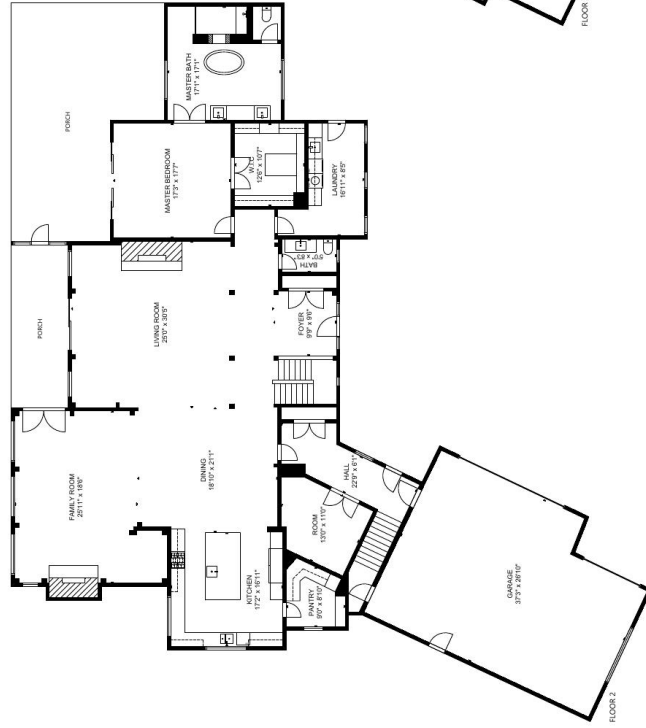

GROSS INTERNAL AREA
 TOTAL: 9,522 sq ft
 FLOOR 1: 3,256 sq ft, FLOOR 2: 3,658 sq ft
 FLOOR 3: 2,608 sq ft
 EXCLUDED AREA: GARAGE: 924 sq ft
 SIZE AND DIMENSIONS ARE APPROXIMATE, ACTUAL MAY VARY.

GROSS INTERNAL AREA
 TOTAL: 9,522 sq ft
 FLOOR 1: 3,256 sq ft, FLOOR 2: 3,658 sq ft
 FLOOR 3: 2,608 sq ft
 EXCLUDED AREA: GARAGE: 924 sq ft
 SIZE AND DIMENSIONS ARE APPROXIMATE, ACTUAL MAY VARY.

GROSS INTERNAL AREA
 TOTAL: 9,522 sq ft
 FLOOR 1: 3,256 sq ft, FLOOR 2: 3,658 sq ft
 FLOOR 3: 2,608 sq ft
 EXCLUDED AREA: GARAGE: 924 sq ft
 SIZE AND DIMENSIONS ARE APPROXIMATE, ACTUAL MAY VARY.

GROSS INTERNAL AREA

TOTAL: 9,522 sq ft

FLOOR 1: 3,256 sq ft, FLOOR 2: 3,658 sq ft

FLOOR 3: 2,608 sq ft

EXCLUDED AREA: GARAGE: 924 sq ft

SIZE AND DIMENSIONS ARE APPROXIMATE, ACTUAL MAY VARY.