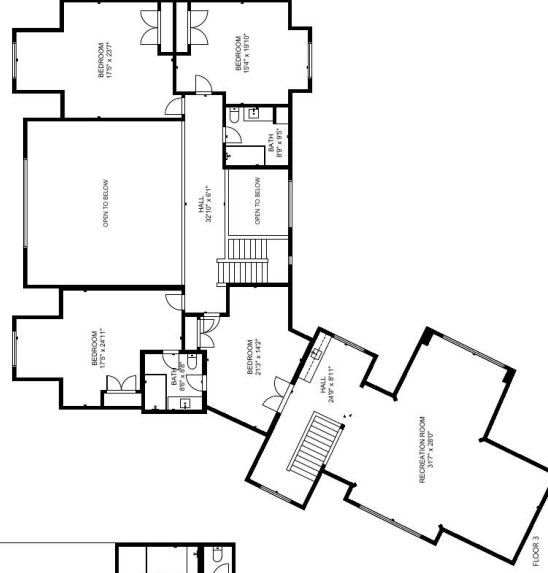

GROSS INTERNAL AREA
 TOTAL: 9,522 sq ft
 FLOOR 1: 3,256 sq ft, FLOOR 2: 3,658 sq ft
 FLOOR 3: 2,608 sq ft
 EXCLUDED AREA: GARAGE: 924 sq ft
 SIZE AND DIMENSIONS ARE APPROXIMATE, ACTUAL MAY VARY.

GROSS INTERNAL AREA
 TOTAL: 9,522 sq ft
 FLOOR 1: 3,256 sq ft, FLOOR 2: 3,658 sq ft
 FLOOR 3: 2,608 sq ft
 EXCLUDED AREA: GARAGE: 924 sq ft
 SIZE AND DIMENSIONS ARE APPROXIMATE, ACTUAL MAY VARY.

GROSS INTERNAL AREA
 TOTAL: 9,522 sq ft
 FLOOR 1: 3,256 sq ft, FLOOR 2: 3,658 sq ft
 FLOOR 3: 2,608 sq ft
 EXCLUDED AREA: GARAGE: 924 sq ft
 SIZE AND DIMENSIONS ARE APPROXIMATE, ACTUAL MAY VARY.

GROSS INTERNAL AREA

TOTAL: 9,522 sq ft

FLOOR 1: 3,256 sq ft, FLOOR 2: 3,658 sq ft

FLOOR 3: 2,608 sq ft

EXCLUDED AREA: GARAGE: 924 sq ft

SIZE AND DIMENSIONS ARE APPROXIMATE, ACTUAL MAY VARY.