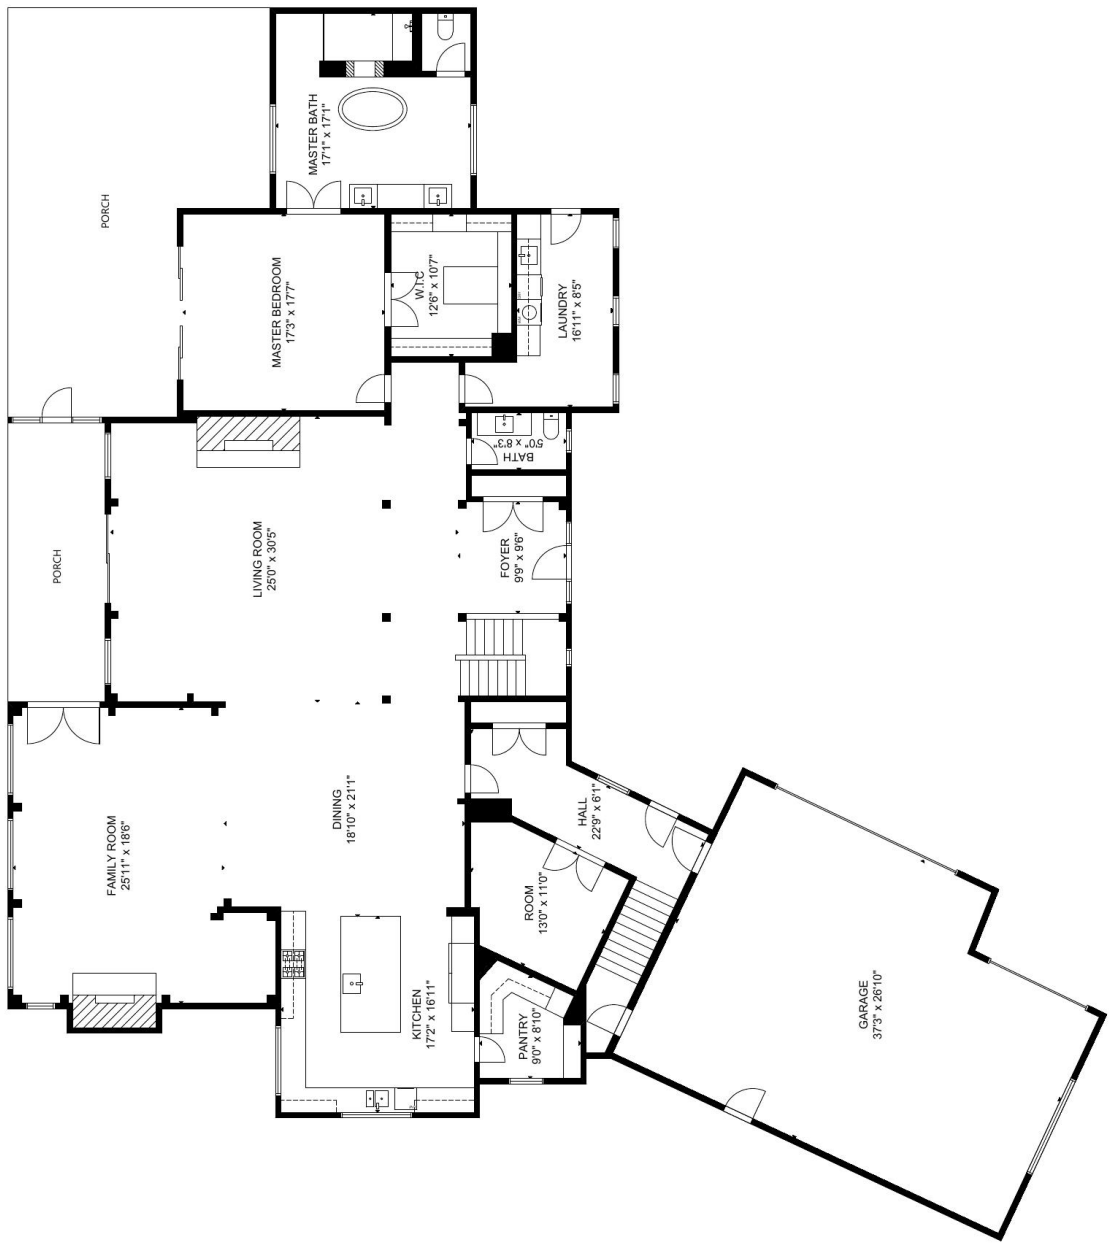

GROSS INTERNAL AREA
 TOTAL: 9,522 sq ft
 FLOOR 1: 3,256 sq ft, FLOOR 2: 3,658 sq ft
 FLOOR 3: 2,608 sq ft
 EXCLUDED AREA: GARAGE: 924 sq ft
 SIZE AND DIMENSIONS ARE APPROXIMATE, ACTUAL MAY VARY.

GROSS INTERNAL AREA
 TOTAL: 9,522 sq ft
 FLOOR 1: 3,256 sq ft, FLOOR 2: 3,658 sq ft
 FLOOR 3: 2,608 sq ft
 EXCLUDED AREA: GARAGE: 924 sq ft
 SIZE AND DIMENSIONS ARE APPROXIMATE, ACTUAL MAY VARY.

GROSS INTERNAL AREA
 TOTAL: 9,522 sq ft
 FLOOR 1: 3,256 sq ft, FLOOR 2: 3,658 sq ft
 FLOOR 3: 2,608 sq ft
 EXCLUDED AREA: GARAGE: 924 sq ft
 SIZE AND DIMENSIONS ARE APPROXIMATE, ACTUAL MAY VARY.

GROSS INTERNAL AREA

TOTAL: 9,522 sq ft

FLOOR 1: 3,256 sq ft, FLOOR 2: 3,658 sq ft

FLOOR 3: 2,608 sq ft

EXCLUDED AREA: GARAGE: 924 sq ft

SIZE AND DIMENSIONS ARE APPROXIMATE, ACTUAL MAY VARY.