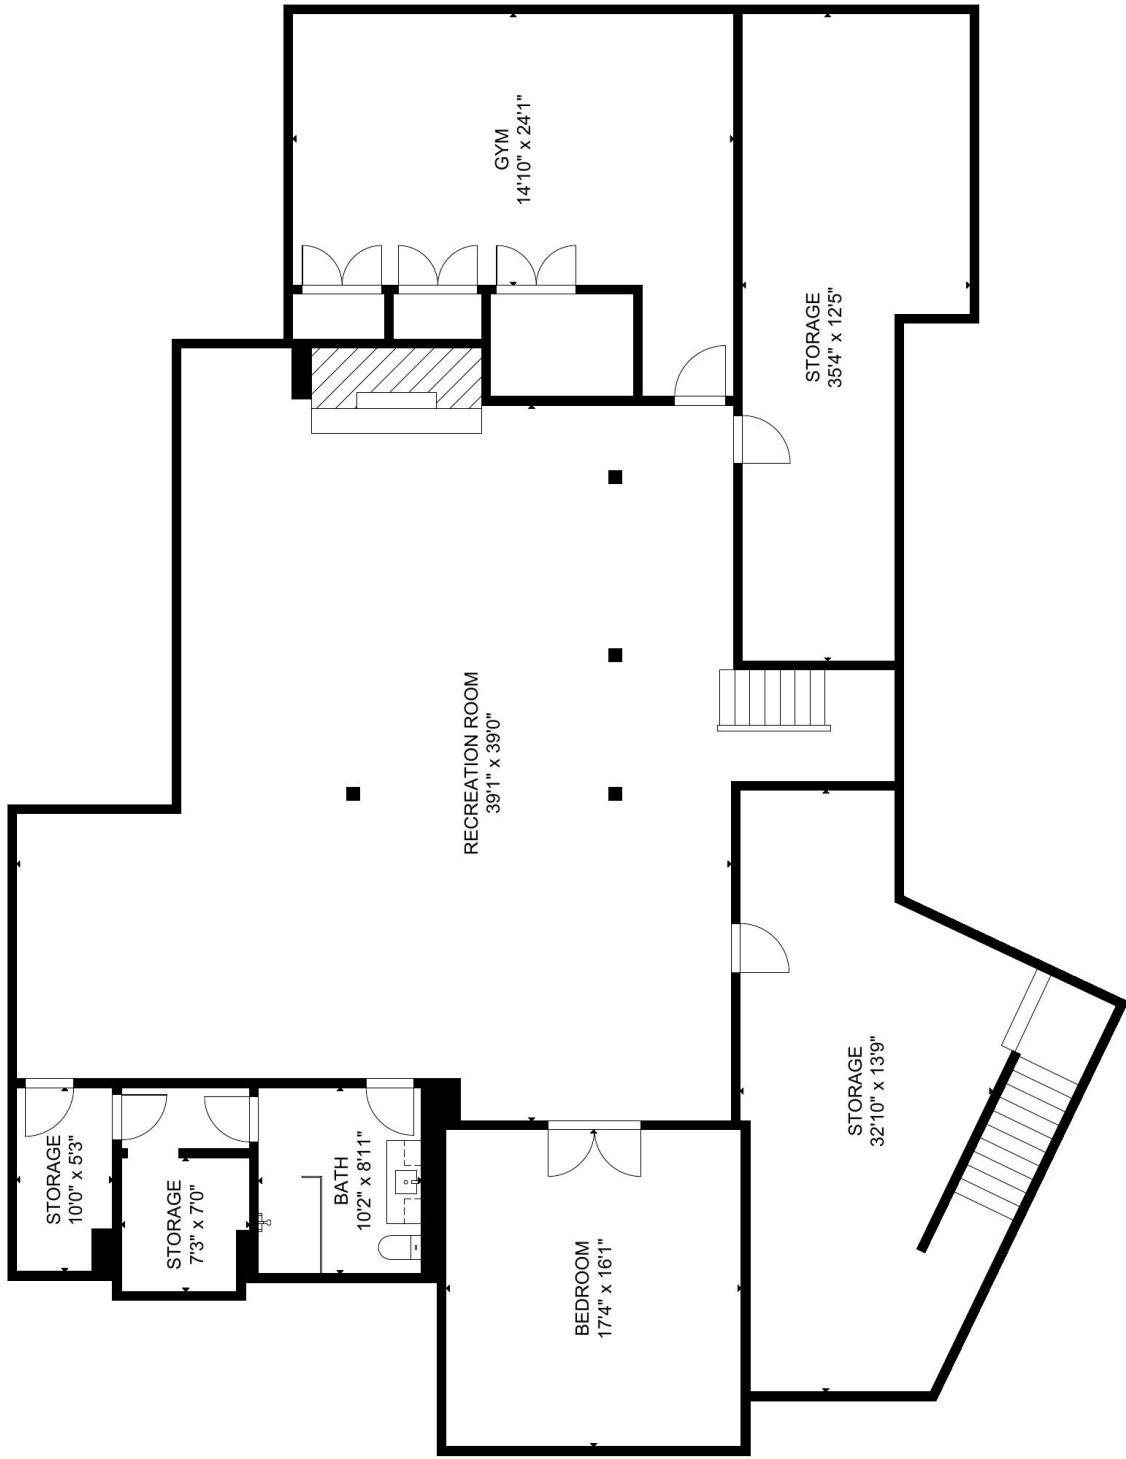

GROSS INTERNAL AREA
 TOTAL: 9,522 sq ft
 FLOOR 1: 3,256 sq ft, FLOOR 2: 3,658 sq ft
 FLOOR 3: 2,608 sq ft
 EXCLUDED AREA: GARAGE: 924 sq ft
 SIZE AND DIMENSIONS ARE APPROXIMATE, ACTUAL MAY VARY.

GROSS INTERNAL AREA
 TOTAL: 9,522 sq ft
 FLOOR 1: 3,256 sq ft, FLOOR 2: 3,658 sq ft
 FLOOR 3: 2,608 sq ft
 EXCLUDED AREA: GARAGE: 924 sq ft
 SIZE AND DIMENSIONS ARE APPROXIMATE, ACTUAL MAY VARY.

GROSS INTERNAL AREA
 TOTAL: 9,522 sq ft
 FLOOR 1: 3,256 sq ft, FLOOR 2: 3,658 sq ft
 FLOOR 3: 2,608 sq ft
 EXCLUDED AREA: GARAGE: 924 sq ft
 SIZE AND DIMENSIONS ARE APPROXIMATE, ACTUAL MAY VARY.

GROSS INTERNAL AREA

TOTAL: 9,522 sq ft

FLOOR 1: 3,256 sq ft, FLOOR 2: 3,658 sq ft

FLOOR 3: 2,608 sq ft

EXCLUDED AREA: GARAGE: 924 sq ft

SIZE AND DIMENSIONS ARE APPROXIMATE, ACTUAL MAY VARY.