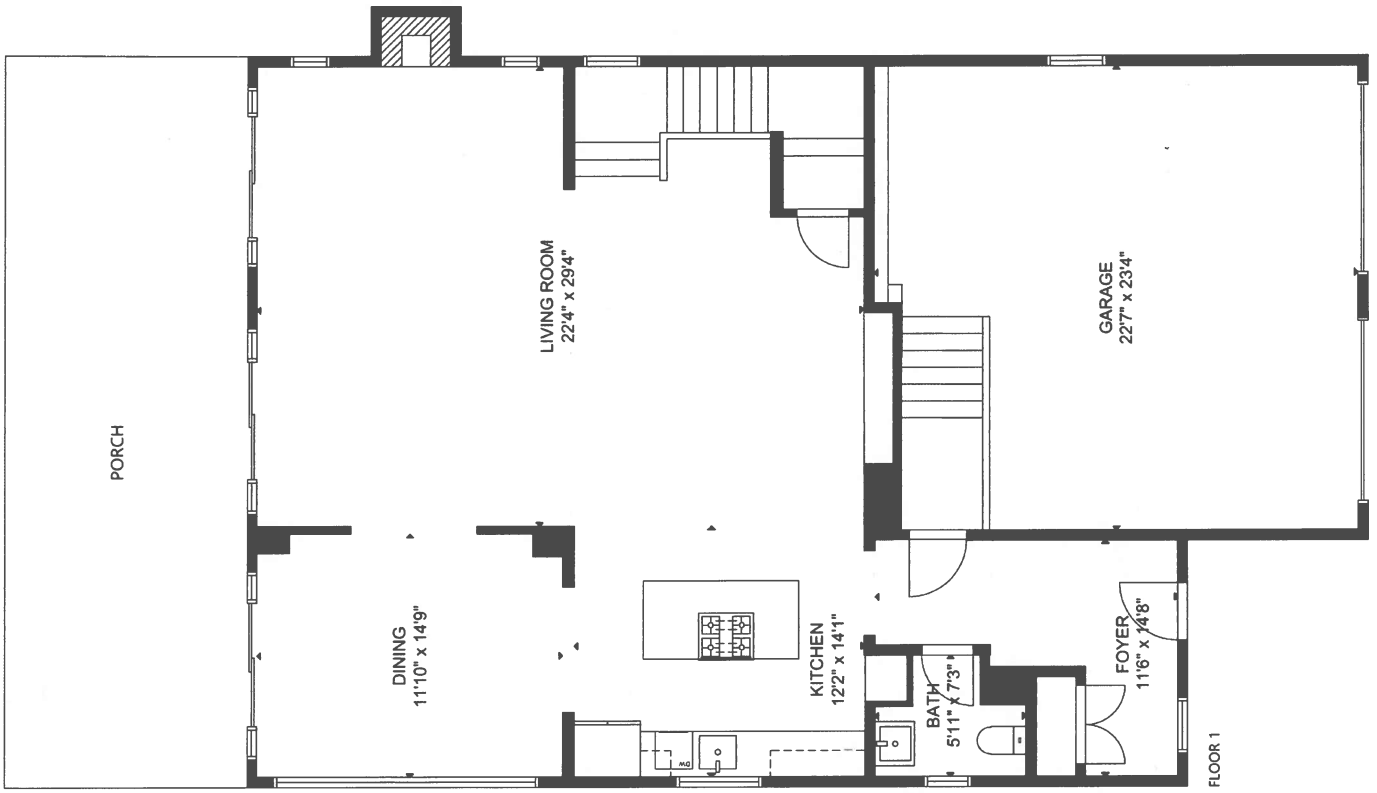

GROSS INTERNAL AREA
 TOTAL: 2,642 sq ft
 FLOOR 1: 1,207 sq ft, FLOOR 2: 1,435 sq ft
 EXCLUDED AREA: GARAGE, PORCH

GROSS INTERNAL AREA
 TOTAL: 1,435 sq ft

FLOOR 1

GROSS INTERNAL AREA
 TOTAL: 1,207 sq ft
 FLOOR 1: 1,207 sq ft
 EXTERIOR AREA GARAGE: 523 sq ft