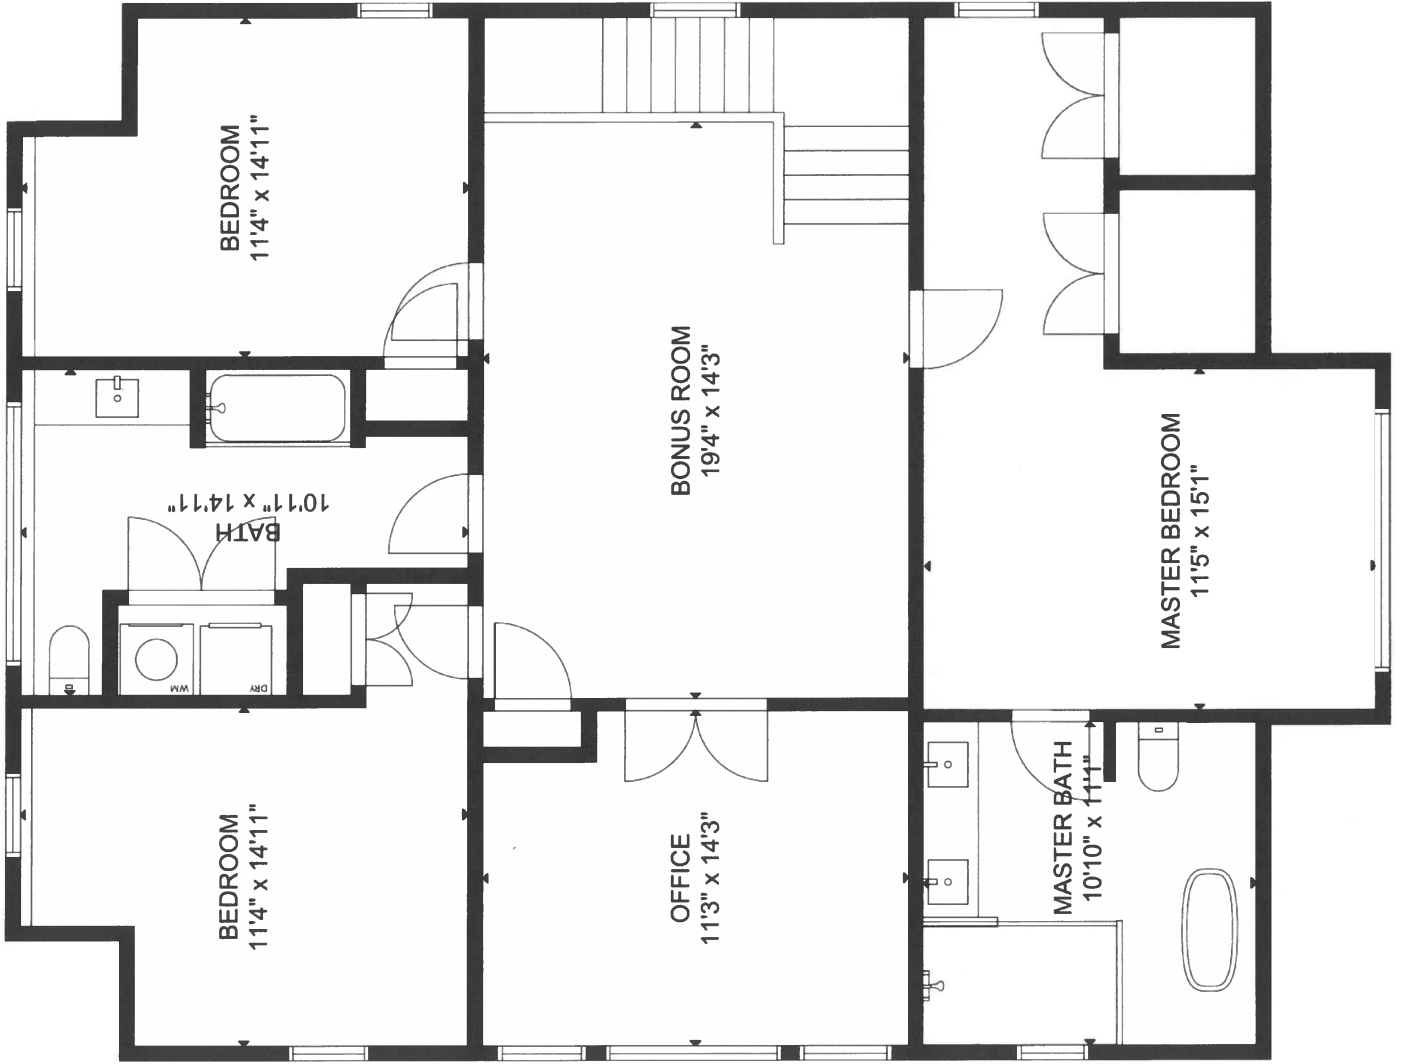

GROSS INTERNAL AREA
 TOTAL: 2,642 sq ft
 FLOOR 1: 1,207 sq ft, FLOOR 2: 1,435 sq ft
 EXCLUDED AREA: GARAGE, PORCH

GROSS INTERNAL AREA
 TOTAL: 1,435 sq ft

FLOOR 1

GROSS INTERNAL AREA
 TOTAL: 1,207 sq ft
 FLOOR 1: 1,207 sq ft
 EXTERIOR AREA GARAGE: 523 sq ft