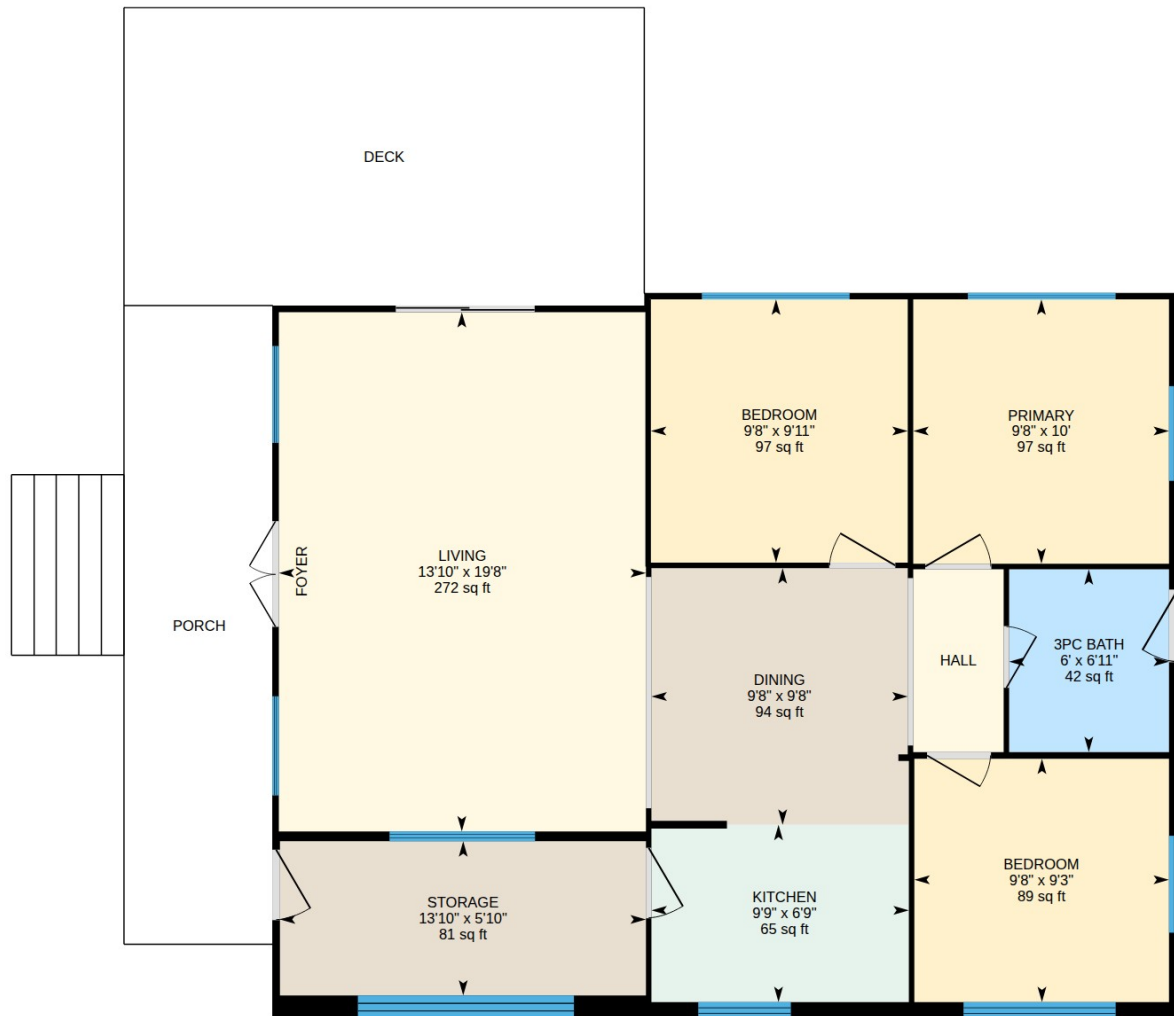

5KL18 Kahshe Lake, Kilworthy, ON

Main Floor Exterior Area 965.10 sq ft
Interior Area 883.95 sq ft

PREPARED: 2026/07/01

White regions are excluded from total floor area in iGUIDE floor plans. All room dimensions and floor areas must be considered approximate and are subject to independent verification.